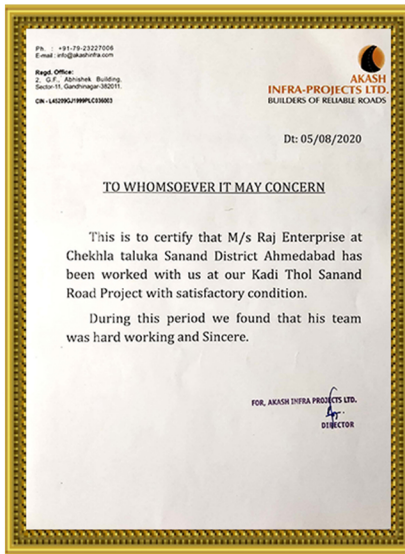

ABOUT US

Company Profile

15 Years Experience

Raj Group Of Company History of RAJ Transport, RAJ Enterprises, Raj & Co., RAJ Infra Earthmovers LLP
RAJ Infra Earthmovers LLP MSME Certified company and Registration Certified Company best Services in
RAJ Infra Earthmovers LLP All Type of Road Projects and Excavation Works and, Equipment Rental and
Hiring Services.

→ Road Projects → Excavation Work → Equipment Rental / Hiring

Work Satisfaction Certificate